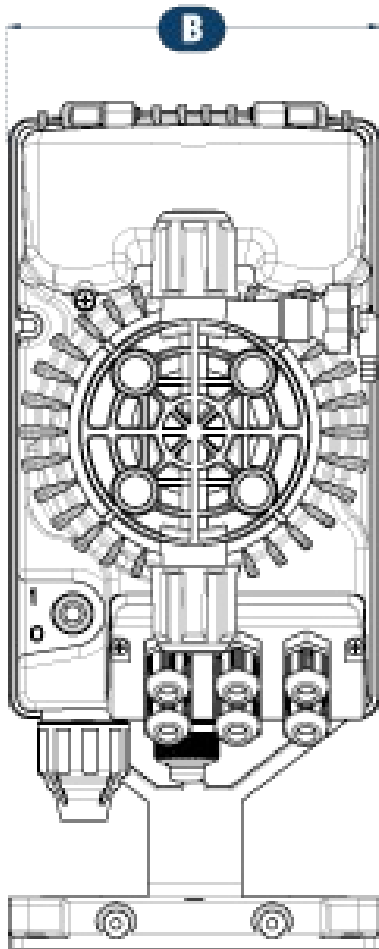

Solenoid Dosing Range - Installation

Dimension [mm]				
Model	A (Height)	B (Width)	C (Depth)	D (Max Height)
500 - 600 603 - 800	231	119	145	257
803			149	