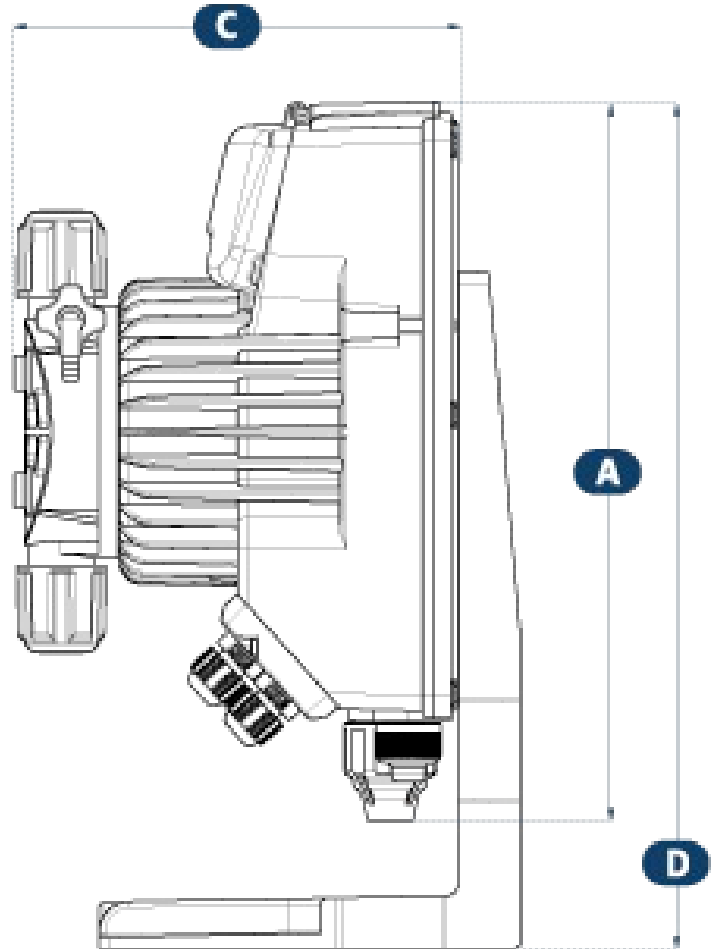

Solenoid Dosing Range - Installation

Dimension [mm]				
Model	A (Height)	B (Width)	C (Depth)	D (Max Height)
500 - 600 603 - 800	231	119	145	257
803			149	