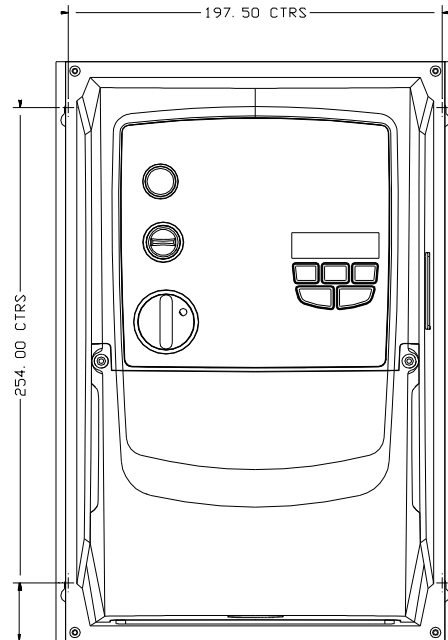

Varitronic – Installation (Size 1)

110-115V 1Ph	0.37kW
	0.75kW
200-240v 1Ph	0.37kW
	0.75kW
	1.50kW
200-240V 3Ph	0.37kW
	0.75kW
	1.50kW
380-480V 3Ph	0.75kW
	1.50kW

Varitronic – Installation (Size 3)

200-240v 1Ph 4.00kW

200-240V 3Ph 4.00kW

380-480V 3Ph 5.50kW
7.50kW

Varitronic – Installation (Size 2)

200-240v 1Ph	2.20kW
200-240V 3Ph	2.20kW
380-480V 3Ph	2.20kW
	4.00kW