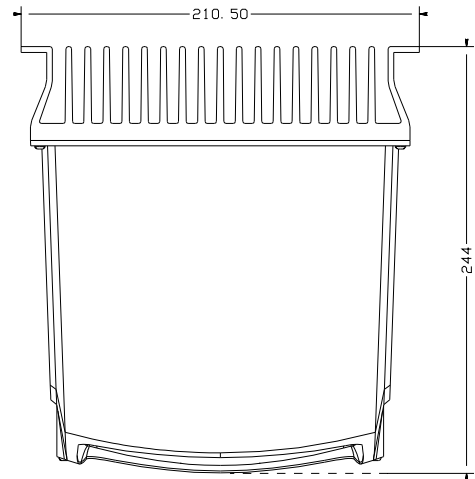

Varitronic – Installation (Size 1)

110-115V 1Ph	0.37kW
	0.75kW
200-240v 1Ph	0.37kW
	0.75kW
	1.50kW
200-240V 3Ph	0.37kW
	0.75kW
	1.50kW
380-480V 3Ph	0.75kW
	1.50kW

Varitronic – Installation (Size 3)

200-240v 1Ph 4.00kW

200-240V 3Ph 4.00kW

380-480V 3Ph 5.50kW
7.50kW

Varitronic – Installation (Size 2)

200-240v 1Ph	2.20kW
200-240V 3Ph	2.20kW
380-480V 3Ph	2.20kW
	4.00kW