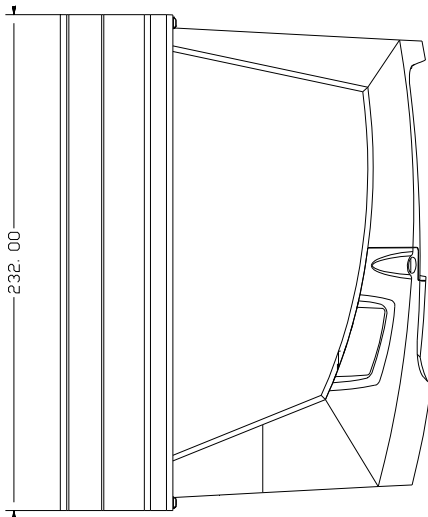

Varitronic – Installation (Size 1)

110-115V 1Ph	0.37kW
	0.75kW
200-240v 1Ph	0.37kW
	0.75kW
	1.50kW
200-240V 3Ph	0.37kW
	0.75kW
	1.50kW
380-480V 3Ph	0.75kW
	1.50kW

Varitronic – Installation (Size 3)

200-240v 1Ph 4.00kW

200-240V 3Ph 4.00kW

380-480V 3Ph 5.50kW
7.50kW

Varitronic – Installation (Size 2)

200-240v 1Ph	2.20kW
200-240V 3Ph	2.20kW
380-480V 3Ph	2.20kW
	4.00kW