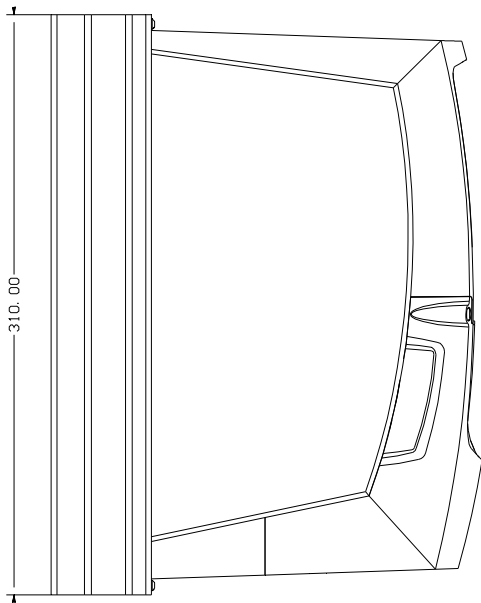

Varitronic – Installation (Size 1)

110-115V 1Ph	0.37kW
	0.75kW
200-240v 1Ph	0.37kW
	0.75kW
	1.50kW
200-240V 3Ph	0.37kW
	0.75kW
	1.50kW
380-480V 3Ph	0.75kW
	1.50kW

Varitronic – Installation (Size 3)

200-240v 1Ph 4.00kW

200-240V 3Ph 4.00kW

380-480V 3Ph 5.50kW
7.50kW

Varitronic – Installation (Size 2)

200-240v 1Ph	2.20kW
200-240V 3Ph	2.20kW
380-480V 3Ph	2.20kW
	4.00kW