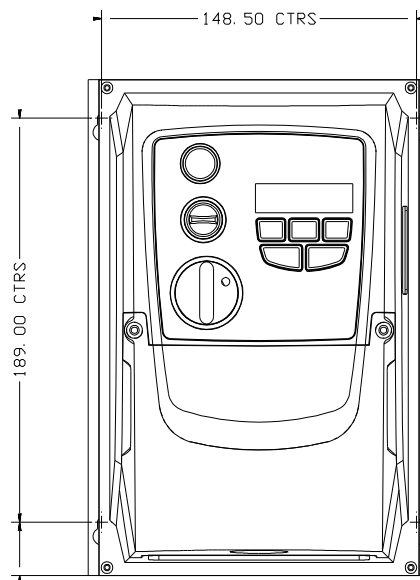

Varitronic – Installation (Size 1)

110-115V 1Ph	0.37kW
	0.75kW
200-240v 1Ph	0.37kW
	0.75kW
	1.50kW
200-240V 3Ph	0.37kW
	0.75kW
	1.50kW
380-480V 3Ph	0.75kW
	1.50kW

Varitronic – Installation (Size 3)

200-240v 1Ph 4.00kW

200-240V 3Ph 4.00kW

380-480V 3Ph 5.50kW
7.50kW

Varitronic – Installation (Size 2)

200-240v 1Ph	2.20kW
200-240V 3Ph	2.20kW
380-480V 3Ph	2.20kW
	4.00kW