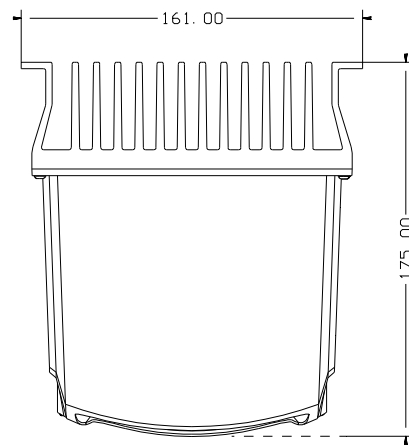

Varitronic – Installation (Size 1)

110-115V 1Ph	0.37kW
	0.75kW
200-240v 1Ph	0.37kW
	0.75kW
	1.50kW
200-240V 3Ph	0.37kW
	0.75kW
	1.50kW
380-480V 3Ph	0.75kW
	1.50kW

Varitronic – Installation (Size 3)

200-240v 1Ph 4.00kW

200-240V 3Ph 4.00kW

380-480V 3Ph 5.50kW
7.50kW

Varitronic – Installation (Size 2)

200-240v 1Ph	2.20kW
200-240V 3Ph	2.20kW
380-480V 3Ph	2.20kW
	4.00kW